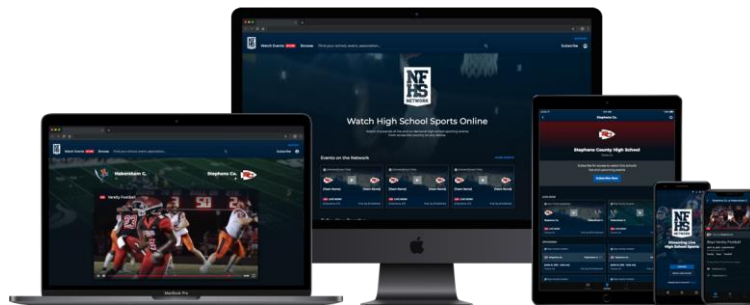

WATCH WOLFE CITY ATHLETICS ALL YEAR LONG

**Watch the Wolfe City Wolves on the NFHS Network!
The NFHS Network is your home for LIVE
Wolfe City Athletics.**

Get unlimited access to watch all Wolfe City Wolves Athletic events this year on the NFHS Network. We've invested in new technology that will bring you every game from our field and gym LIVE.

Full access to ALL content on the Network:

- All of your school's live and on-demand sports broadcasts
- All other sporting events from around the Nation

Friends and family members who can't make the game will never miss a play again!